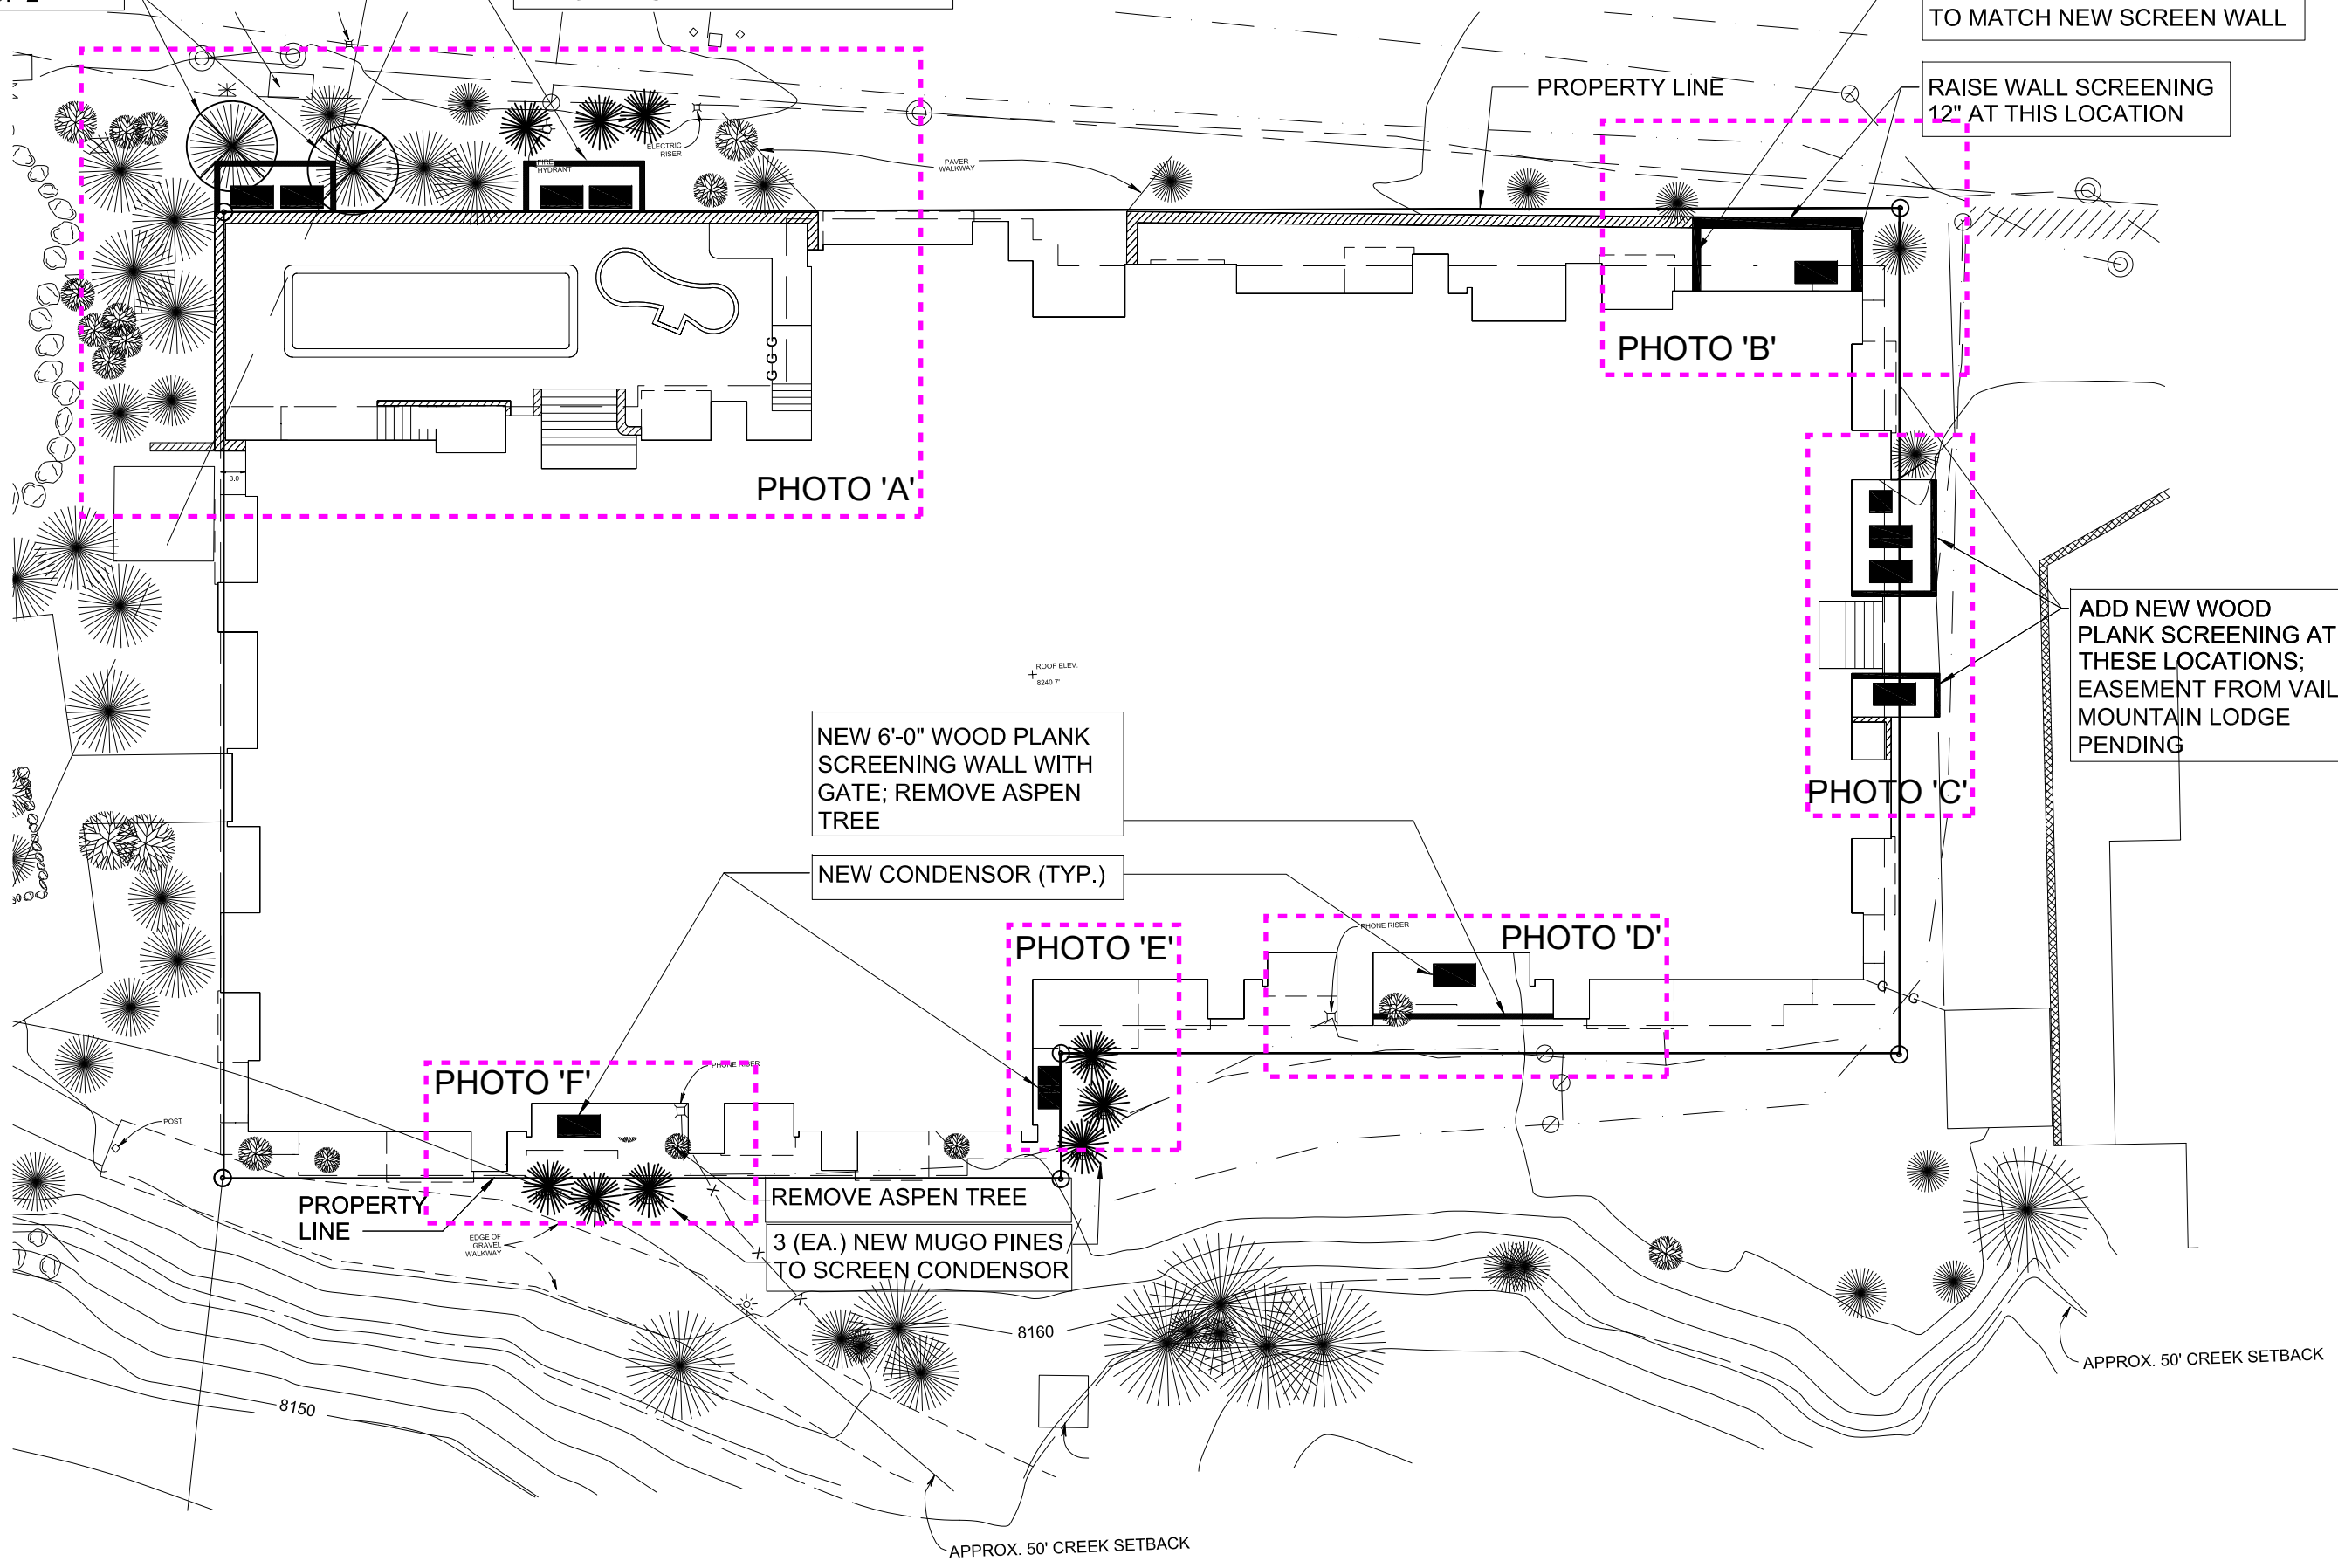

ADD 6 NEW MUGO PINE TREES, THIS AREA

REMOVE TREES, TYP. OF 2

NEW A/C UNITS ON TOV PROPERTY; EASEMENT WITH TOV
NEW WOOD PLANK SCREENING AT THESE LOCATIONS; MA. HEIGHT TO EXTG. FENCE

NEW WALL SCREEN AT THIS LOCATION - HEIGHT AND TYPE TO MATCH NEW SCREEN WALL

RAISE WALL SCREENING 12" AT THIS LOCATION

ADD NEW WOOD PLANK SCREENING AT THESE LOCATIONS; EASEMENT FROM VAIL MOUNTAIN LODGE PENDING

NEW 6'-0" WOOD PLANK SCREENING WALL WITH GATE; REMOVE ASPEN TREE

NEW CONDENSOR (TYP.)

REMOVE ASPEN TREE
3 (EA.) NEW MUGO PINES TO SCREEN CONDENSOR

k . h . w e b b
a r c h i t e c t s . p c

MOUNTAIN HAUS
AIR-CONDITIONING UNITS
VAIL, COLORADO

PROJECT:
DRAWN BY:
DATE: 02.17.2020
REVISIONS:
03.11.2020

EXTERIOR UNIT LOCATIONS &
SCREENING PLAN

A101

710 W. LIONSHED CIRCLE, UNIT A - VAIL . CO 81657
970.477.2990 970.477.2965(f)