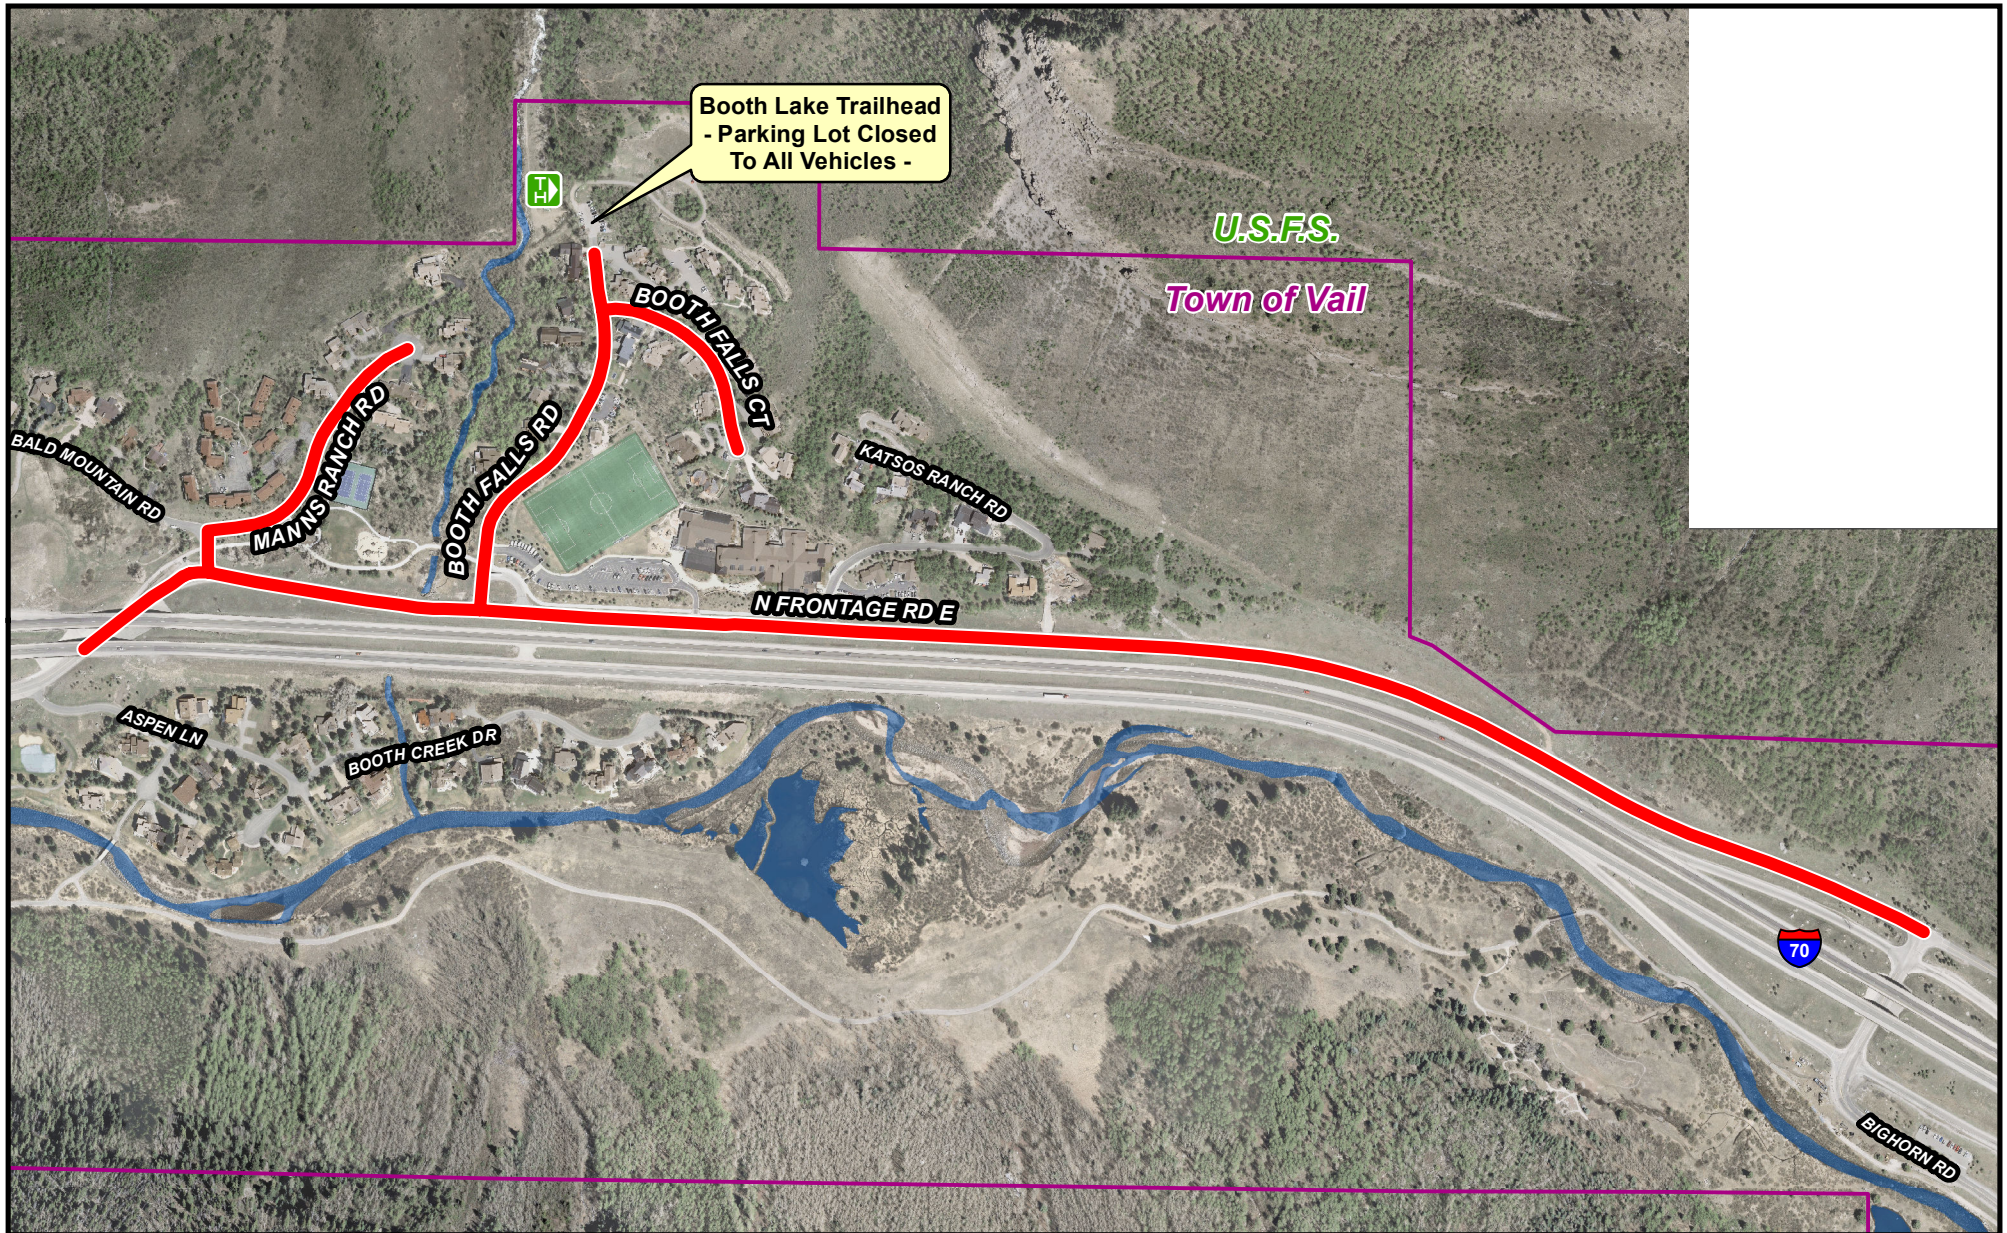

Booth Lake Trailhead Parking Zone

Enforcement Zone: Booth Falls Ct; Booth Falls Rd; Mann's Ranch Rd; and the 2800 - 3700 block of the North Frontage Rd.

Booth Lake Trailhead
- Parking Lot Closed
To All Vehicles -

U.S.F.S.

Town of Vail

70

Last Modified: April 29, 2021